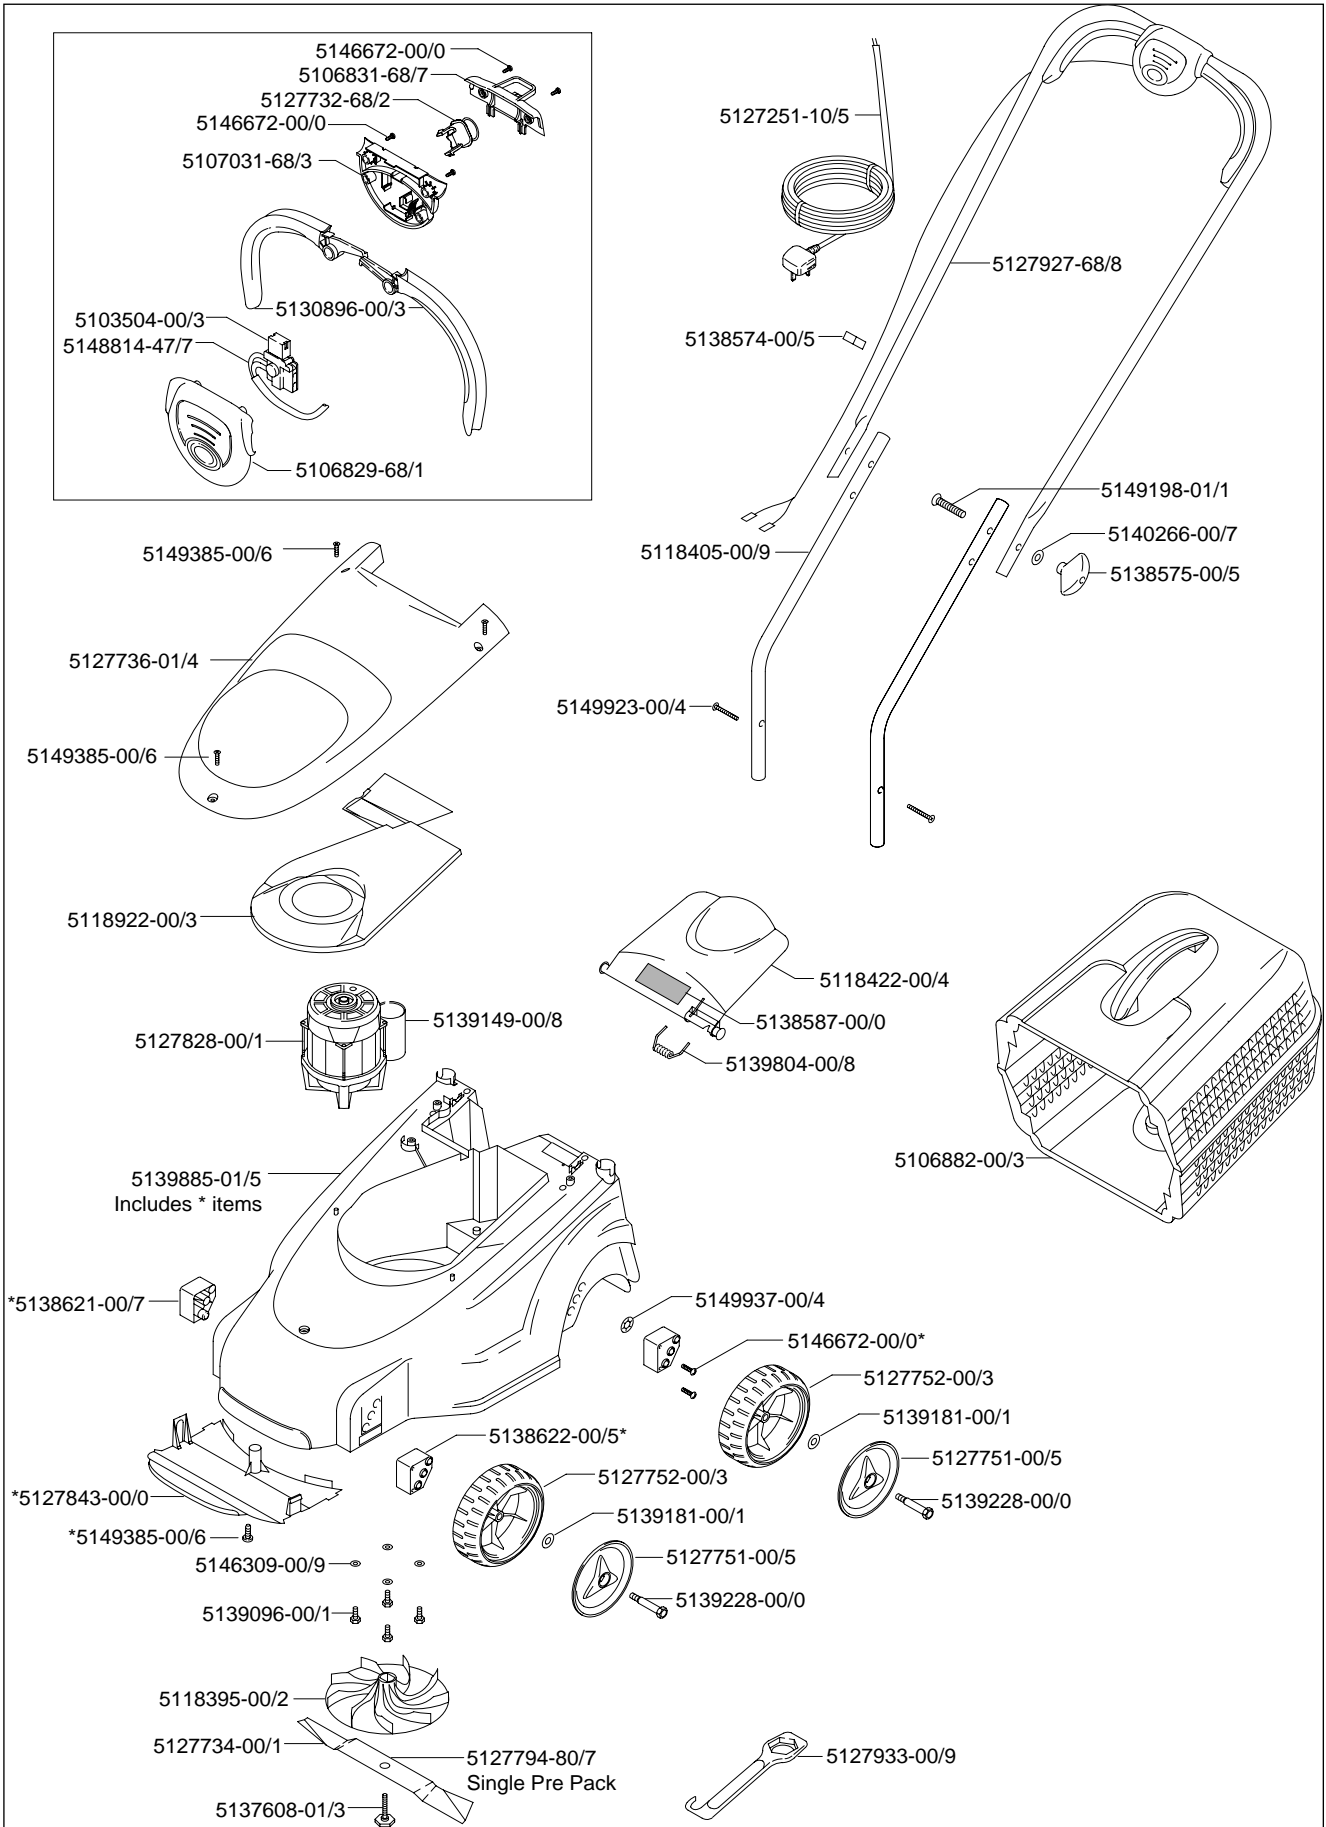

**MODEL** **RE 320**  
9643202-01

# RE320

## Electric wheeled lawnmower

*The modern way to a traditional lawn finish*

- 32cm (13 inch) metal blade.
- Ideal for small to medium sized lawns.
- Powerful but quiet 1000W motor for cutting in tough conditions.
- Unique, advanced switch system for easy, comfortable right or left handed use.
- Large capacity 28 litre grassbox.
- Can be used with or without the grassbox.
- Adjustable cutting heights.

### Features

Motor Power .....	1000W
Cutting Width .....	32 cm
Heights of cut .....	3 (20 - 50 mm)
Grassbox Capacity .....	28 Litres
Carton Dimensions .....	705x455x422 mm
Weight (Unpacked) .....	10.5Kg
Weight (Packed) .....	14.5 Kg